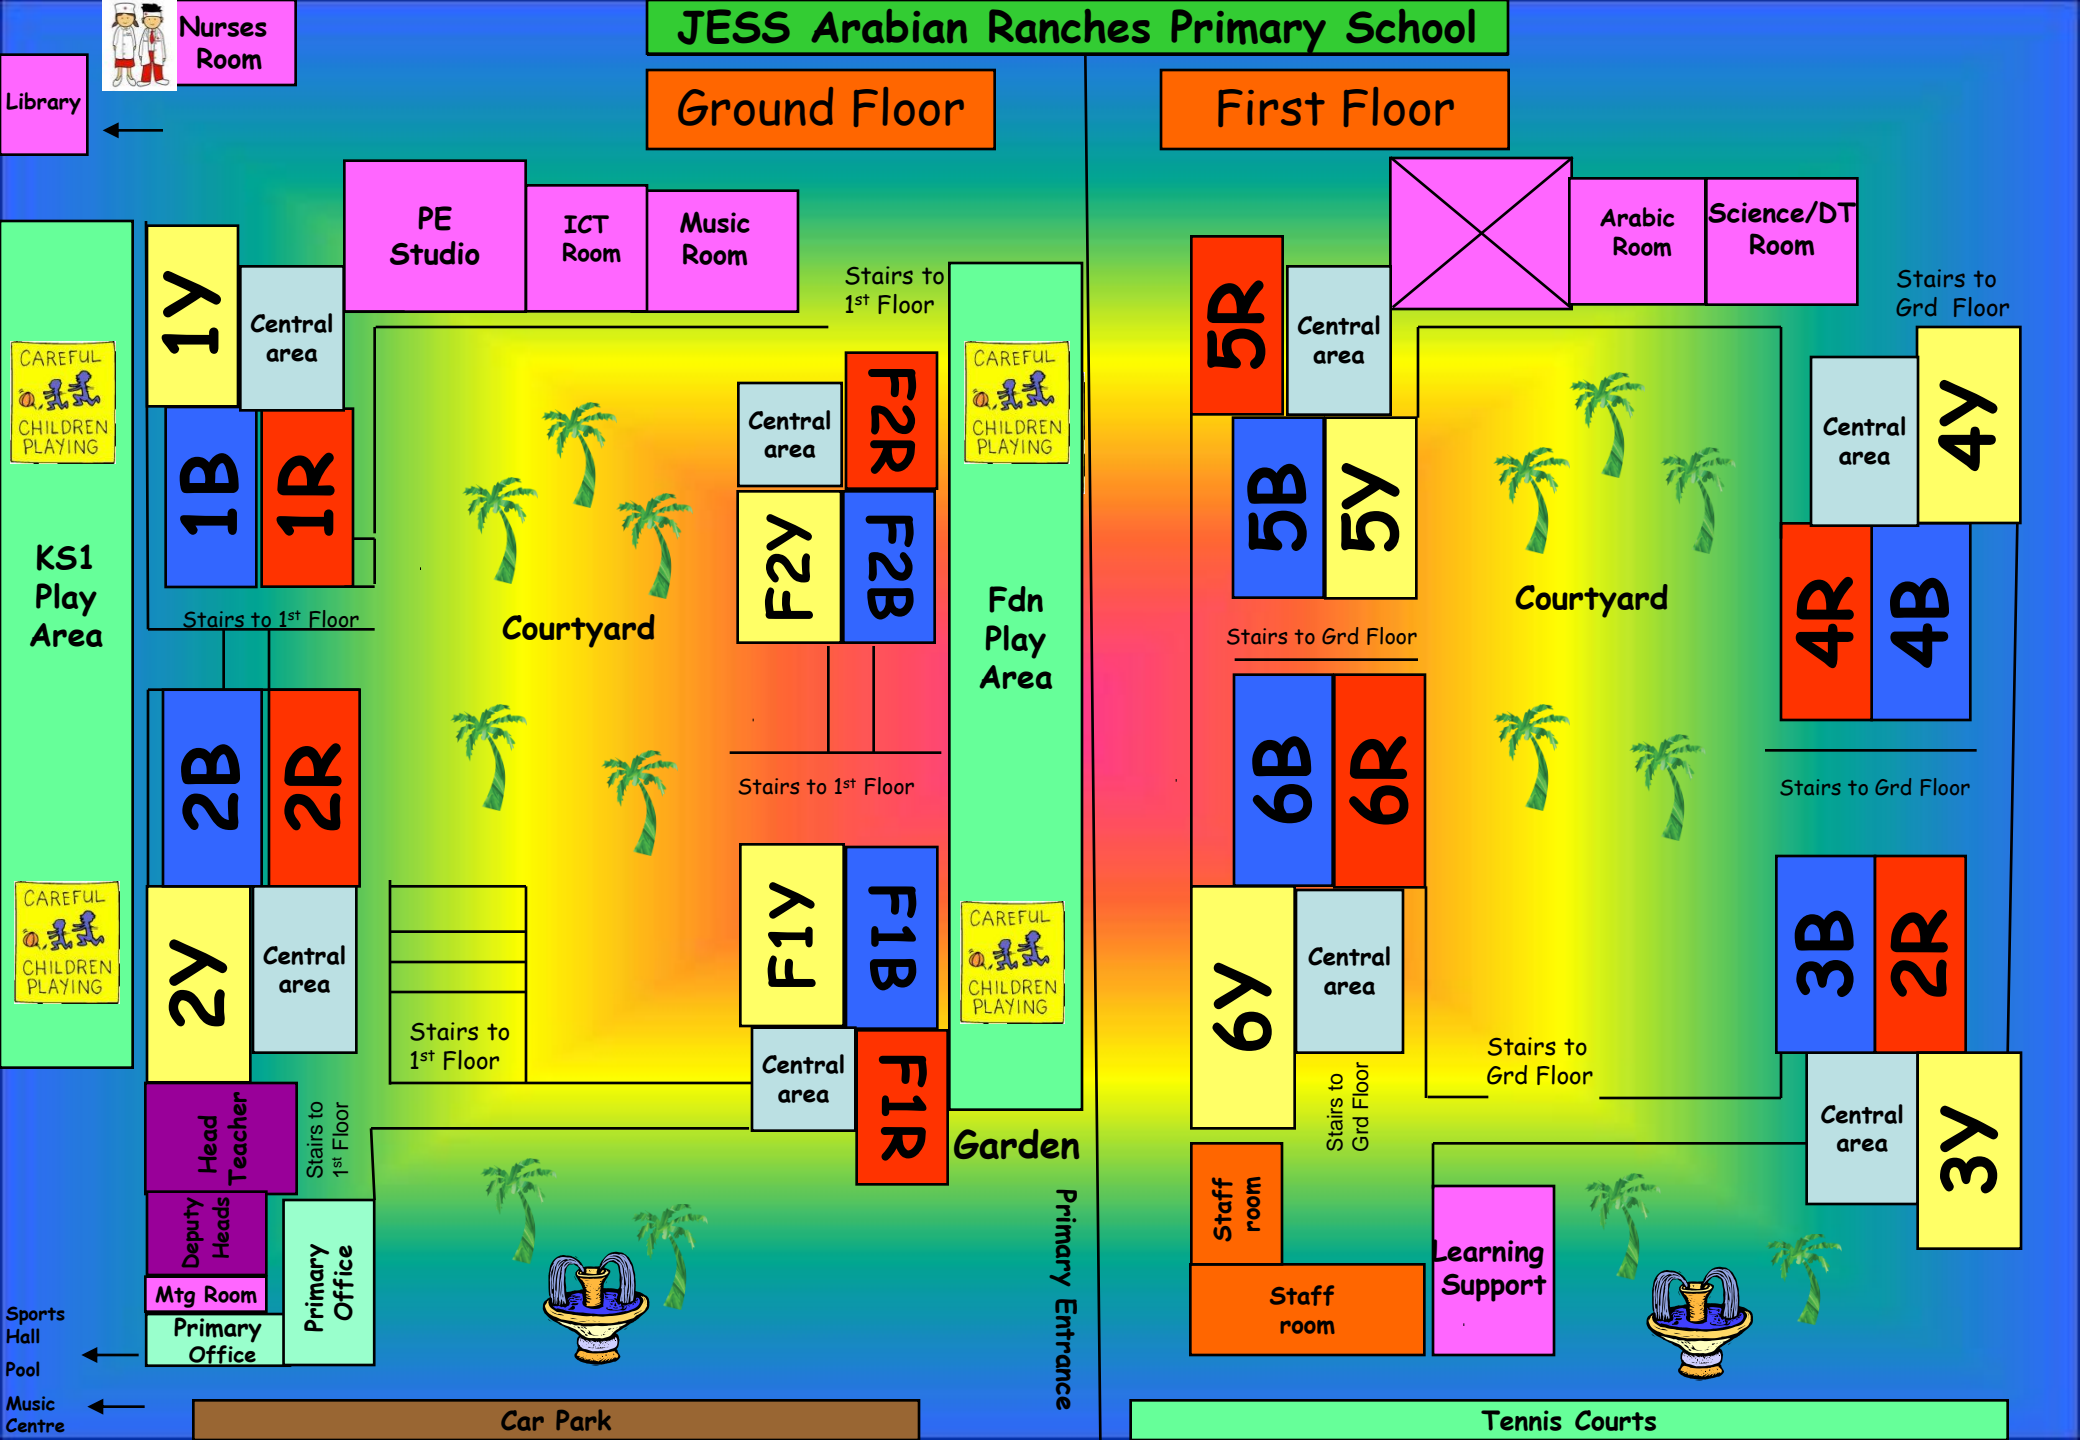

JESS Arabian Ranches Primary School

Ground Floor

First Floor

Library

Nurses Room

PE Studio

ICT Room

Music Room

1Y

Central area

1B

1R

Stairs to 1st Floor

Central area

F2R

F2Y

F2B

CAREFUL CHILDREN PLAYING

Fdn Play Area

KS1 Play Area

Stairs to 1st Floor

Courtyard

Stairs to 1st Floor

2B

2R

2Y

Central area

F1Y

F1B

CAREFUL CHILDREN PLAYING

Stairs to 1st Floor

Central area